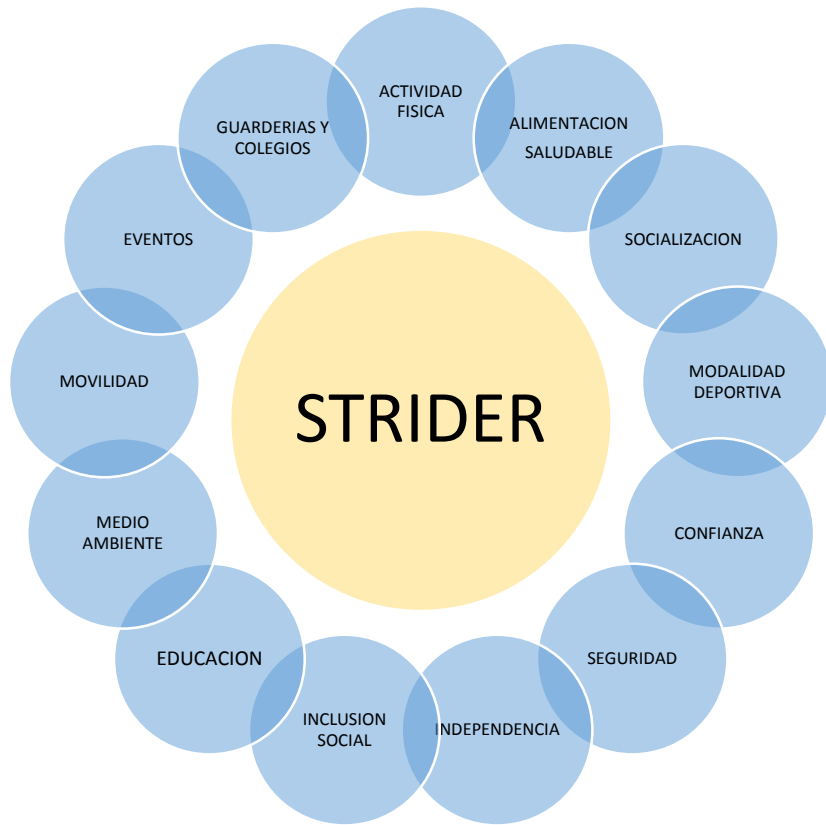

**12 Sport  
12 Pro**

Inseam  
40.0 - 58.0 cm  
16.0 - 23.0 in.  
Suggested Purchase Age:  
3 years - 6 years

**14x Sport**

Inseam  
52.1 - 67.3 cm  
20.5 - 26.5 in.  
Suggested Purchase Age:  
6 years +

**16 Sport**

Inseam  
69.9 - 84.6 cm  
27.5 - 33.3 in.  
Suggested Purchase Age:  
13 years +

**20 Sport**

“STEP OUT”

# Striderbikes – Estilo de vida Saludable

## 2. Estilo de Vida

COLOMBIA